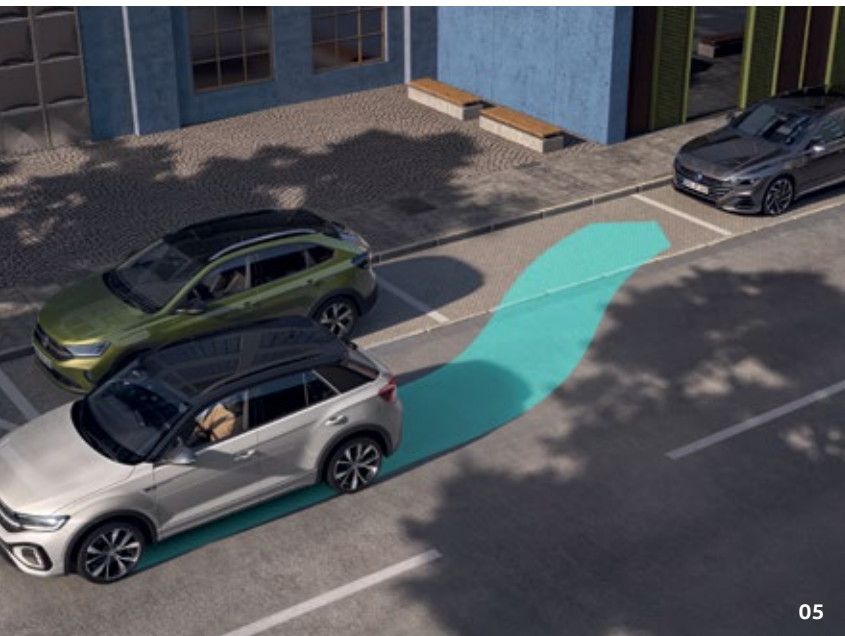

03 Front Assist emergency braking system with pedestrian detection can alert you to critical situations involving pedestrians and other vehicles and even apply the brake automatically in emergencies.

04 Lane Change Assist, available as a standard option, can help you to change lanes in critical situations. An LED display in the exterior mirror alerts you to another vehicle in your blind spot or approaching quickly from behind. Working together with the Lane Assist, it can support you additionally with corrective steering intervention.

05 Park Assist, available as a standard option, will not only tell you whether a parking space is big enough – it can also drive into the parking space for you. Up to a speed of 40km/h, Park Assist permanently searches for suitable parallel parking spaces. Up to a speed of 20km/h it also searches for parking bays. Once you have decided on one of the parking spaces found, you start the parking process, with Park Assist taking over the steering.