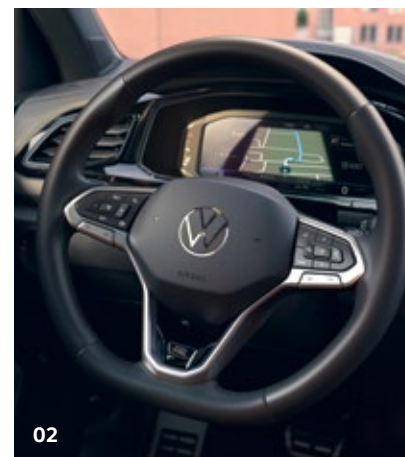

01 Take a seat and enjoy the ride in the **ergoActive seat** that comes as standard with the “Style” equipment line. You can easily adapt it to your stature. This relieves the strain on your back and ensures high sitting comfort and relaxation. The ergoActive seat has ArtVelours upholstery and is equipped with an electric lumbar support with massage function.

02 With the standard leather wrapped **multifunction steering wheel**, you do not only control the new T-Roc, but also the radio, media player, voice control, telephone and the view of the Digital Cockpit instrument cluster.

03 **Air Care Climatronic** airconditioning system comes as standard in the T-Roc Style and R-Line, and ensures a pleasant climate all-round. The control and displays are now digitalised and are accessible via a touchscreen at the touch of a finger, making operation extremely intuitive and giving the cockpit a particularly modern look. The functional guide grooves also ensure easy and convenient operation while driving.

04 With the vast glass panel that spans the entire width of the roof, the electric tilting and sliding **panoramic sunroof** is sure to catch the eye. Standard for the T-Roc R-Line, optional for the T-Roc Style.